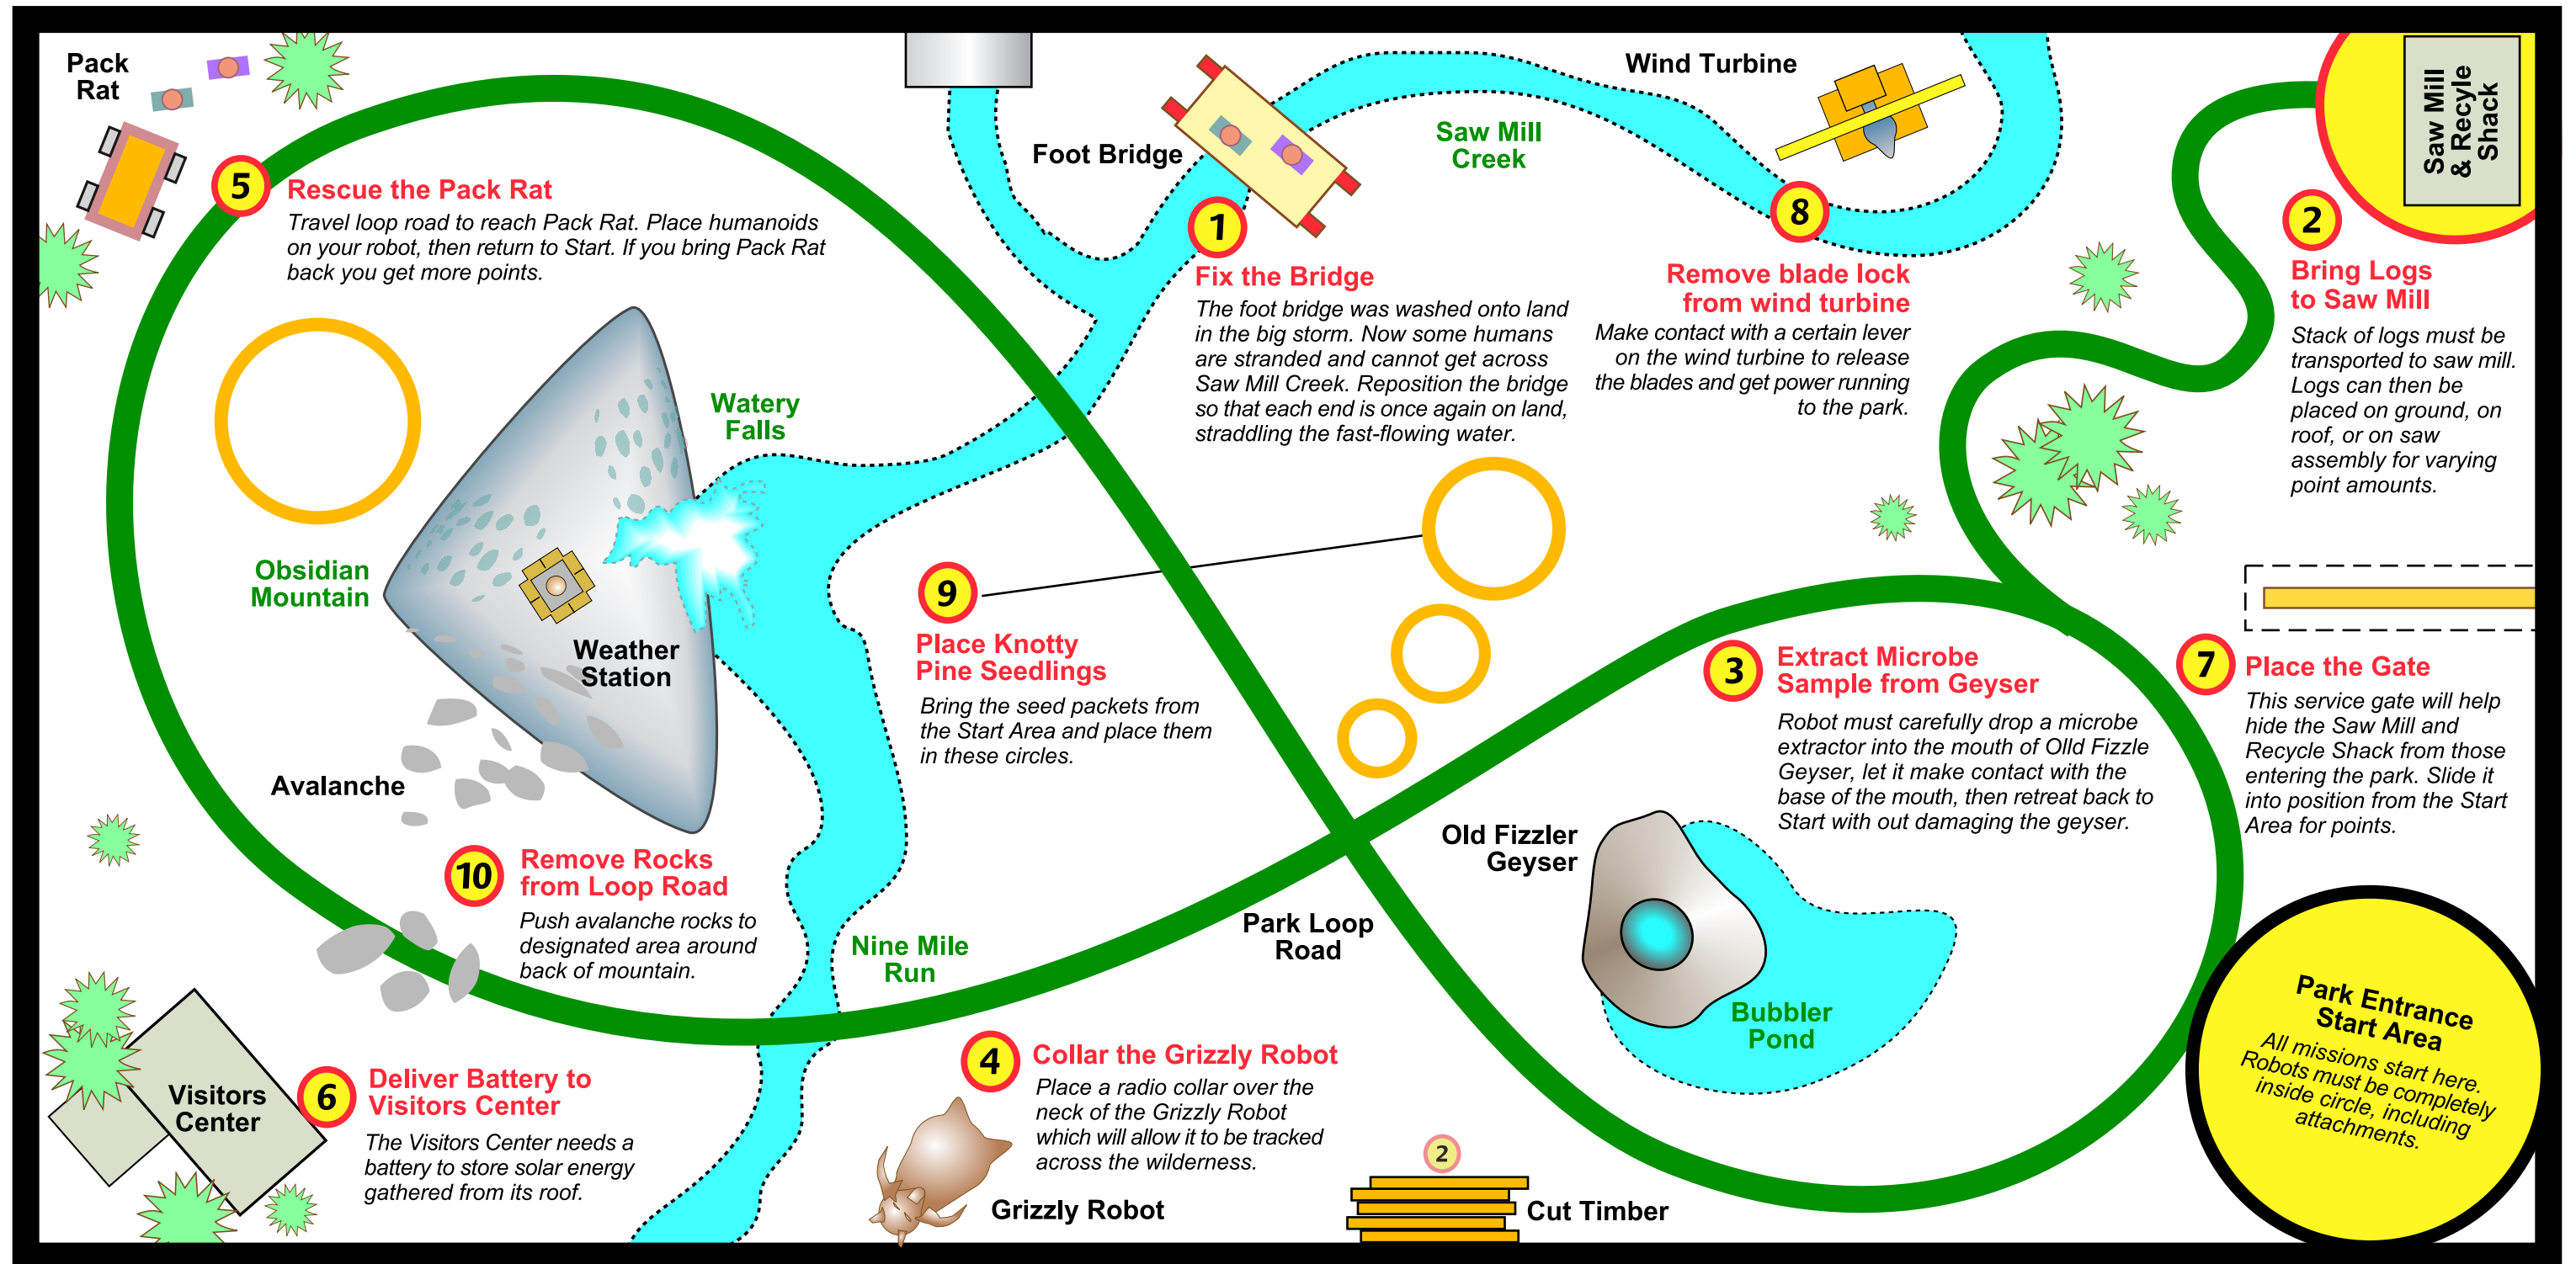

# GREEN GEYSER WILDERNESS PARK

# wilderness dataloggers

## GAMEBOARD LAYOUT

Board is 4 x 8 ft. Follow this layout as a general guide to placement of props, etc. Positioning does not have to be precise unless you fabricate two separate boards. The boards must match so that campers can practice on either board and expect common distances. The Start Area circle should be 12" in diameter.